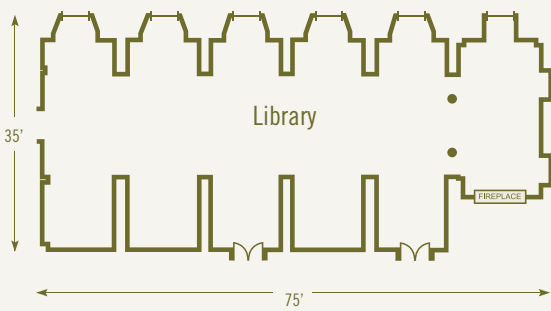

THE YALE CLUB  NEW YORK CITY

LIBRARY

CEILING HEIGHT	10'-12' VAULTED
SQUARE FOOTAGE	2,625
THEATRE	130
CONFERENCE	—
CLASSROOM	—
U-SHAPE	—
BANQUET (ROUNDS OF 10)	—
RECEPTION	150