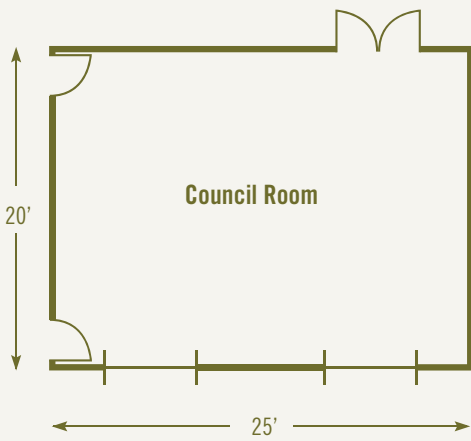

THE YALE CLUB  NEW YORK CITY

COUNCIL ROOM

CEILING HEIGHT	12'
SQUARE FOOTAGE	500
THEATRE	—
CONFERENCE	22
CLASSROOM	—
U-SHAPE	—
BANQUET (ROUNDS OF 10)	—
RECEPTION	—