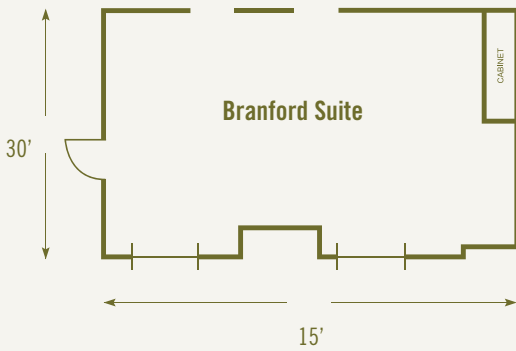

THE YALE CLUB  NEW YORK CITY

BRANFORD SUITE

CEILING HEIGHT	9'
SQUARE FOOTAGE	450
THEATRE	30
CONFERENCE	18
CLASSROOM	12
U-SHAPE	—
BANQUET (ROUNDS OF 10)	20
RECEPTION	30