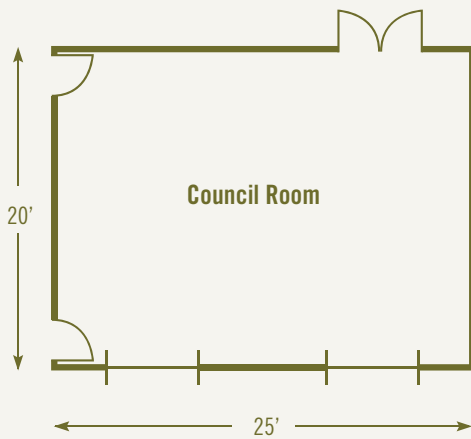

THE YALE CLUB  NEW YORK CITY

COUNCIL ROOM

CEILING HEIGHT	12'
SQUARE FOOTAGE	500
THEATRE	—
CONFERENCE	22
CLASSROOM	—
U-SHAPE	—
BANQUET (ROUNDS OF 10)	—
RECEPTION	—